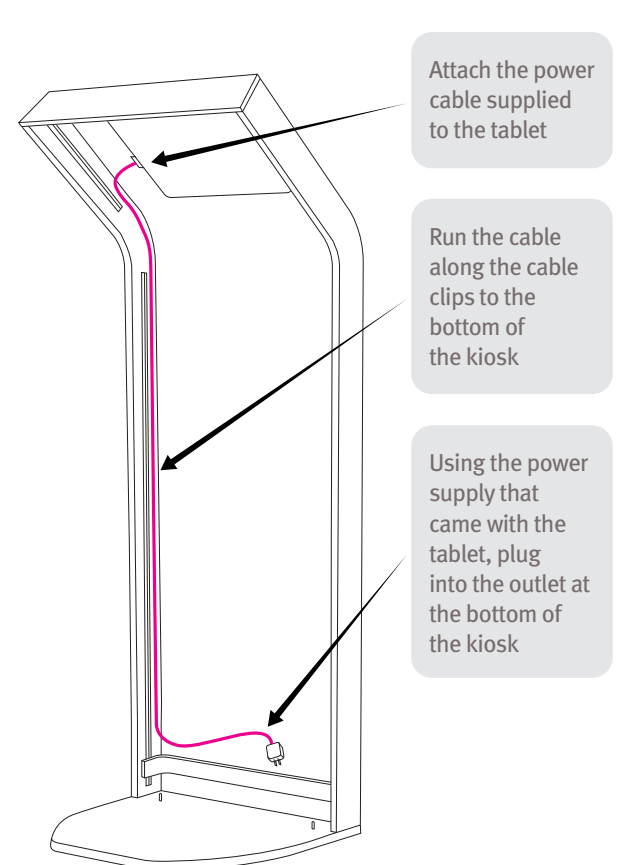

Start here: first time setup

A) Unlocking & opening AURA

B) Adding the tablet

C) Closing & locking AURA

Powering your tablet

ARMORILLO™
X AURA™