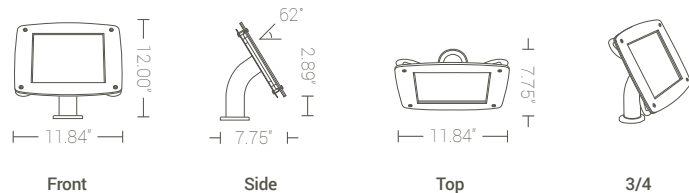

# Surface Xero™

The Armodilo Surface (Xero) lets you securely mount your tablet or iPad on any wall or desktop, and provides enhanced interactivity and movement of the display through optional add-ons. The Armodilo Surface (Xero) is easy to install wherever you need a low-footprint display, kiosk, or point-of-sale solution. Customized for your specific branding needs, the Surface (Xero) instantly adds secure interactivity to any space.

## Features & Benefits

- Lifetime Warranty
- Durable lightweight ABS build (only 2.20 lbs)
- Sturdy aluminum or steel backing with Kensington lock port in back plate
- Set up in landscape or portrait mode
- Secure tablet mounting using ArmoLock™ security screws
- Available in a variety of sizes to fit all iPads and tablets
- Full access to all tablet ports and buttons
- Compatible with Square and other card readers
- Many accessory and upgrade options available, including a variety of faceplates featuring interchangeable printed graphics, designer resin, or wood finishes

Desktop or wall mountable

	Medium Enclosure
Height:	12.00" (305 mm)
Width:	11.84" (300 mm)
Depth:	7.75" (197 mm)
Weight:	2.20 lbs (1.00 kg)
* Size and weight based on medium holder, size and weight will vary slightly with small and large holders	